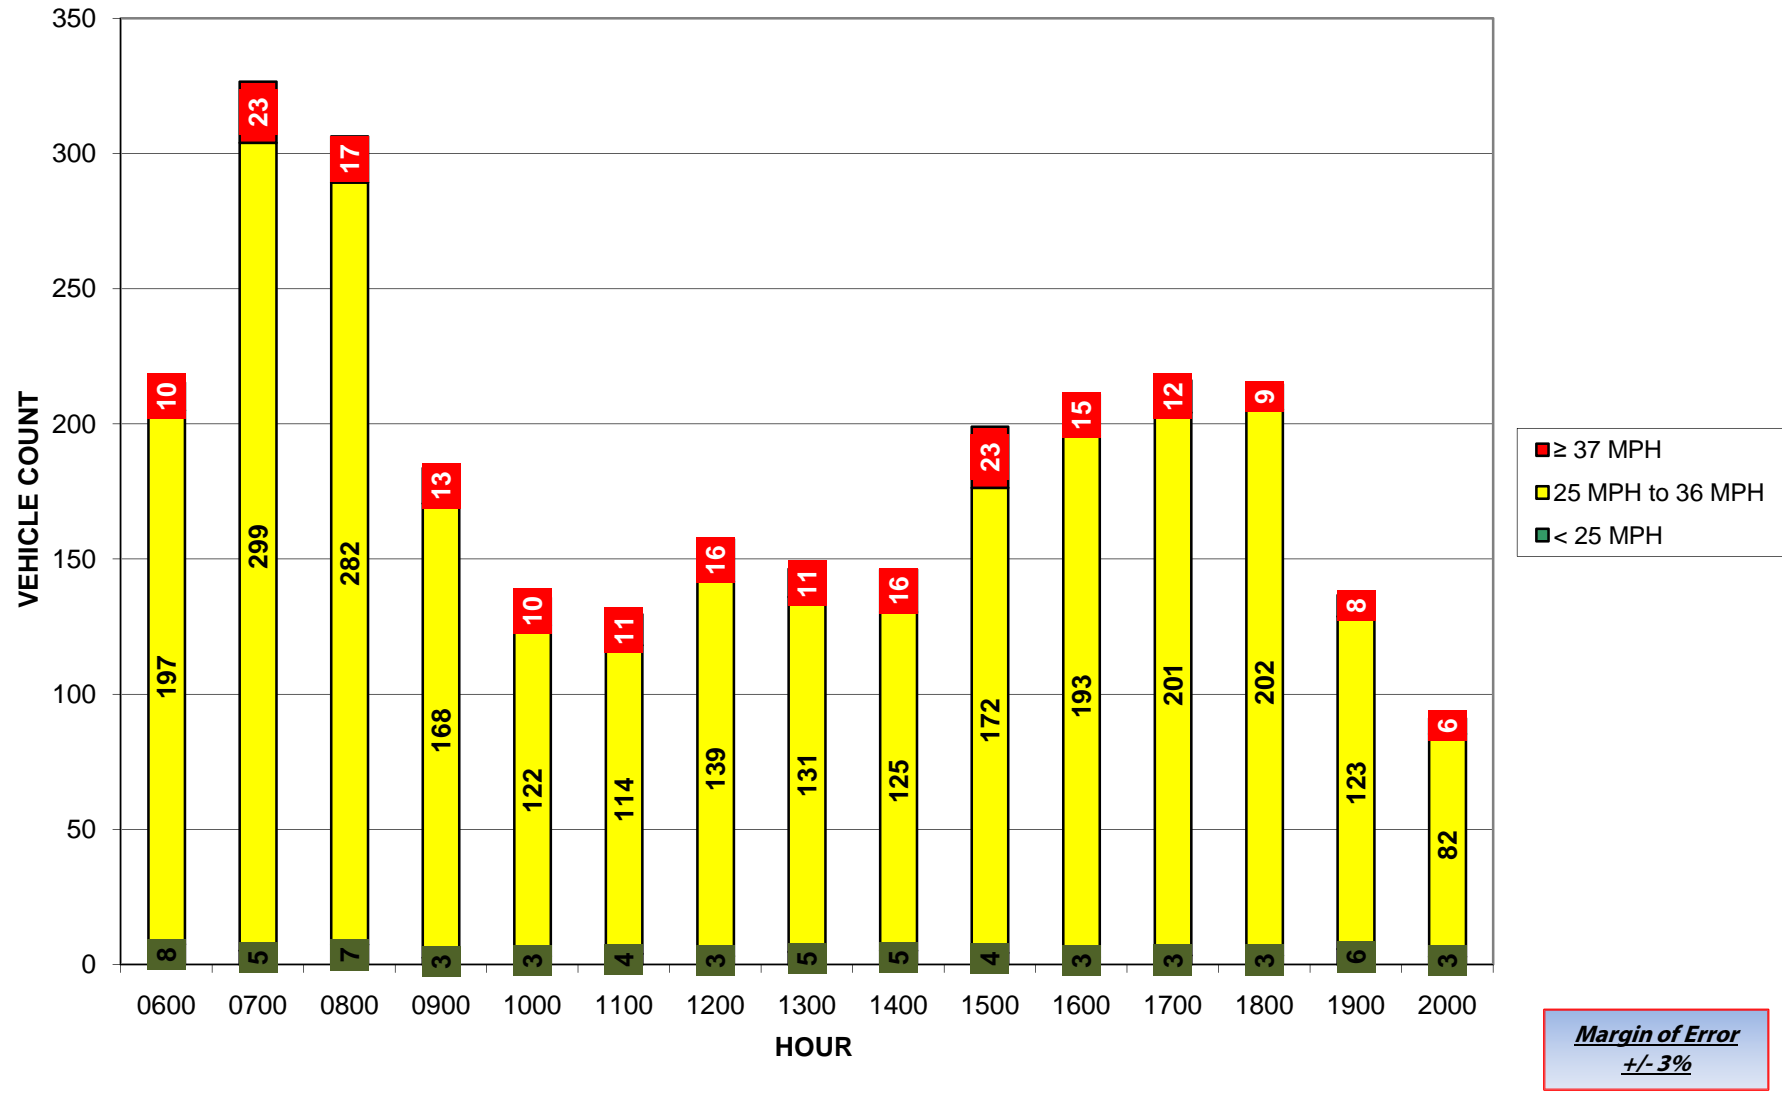

Study Locations

1

2

3

Margin of Error
+/- 3%

MD 32 SOUTHBOUND

MD 32 SOUTHBOUND

MD 32 NORTHBOUND

MD 32 NORTHBOUND

Springfield Avenue SB

Springfield Avenue SB

Margin of Error
+/- 3%

Springfield Avenue NB

Springfield Avenue NB

Margin of Error
+/- 3%

Obrecht Road EB

Margin of Error
+/- 3%

Obrecht Road EB

Obrecht Road WB

Margin of Error
+/- 3%

Obrecht Road WB

Margin of Error
+/- 3%