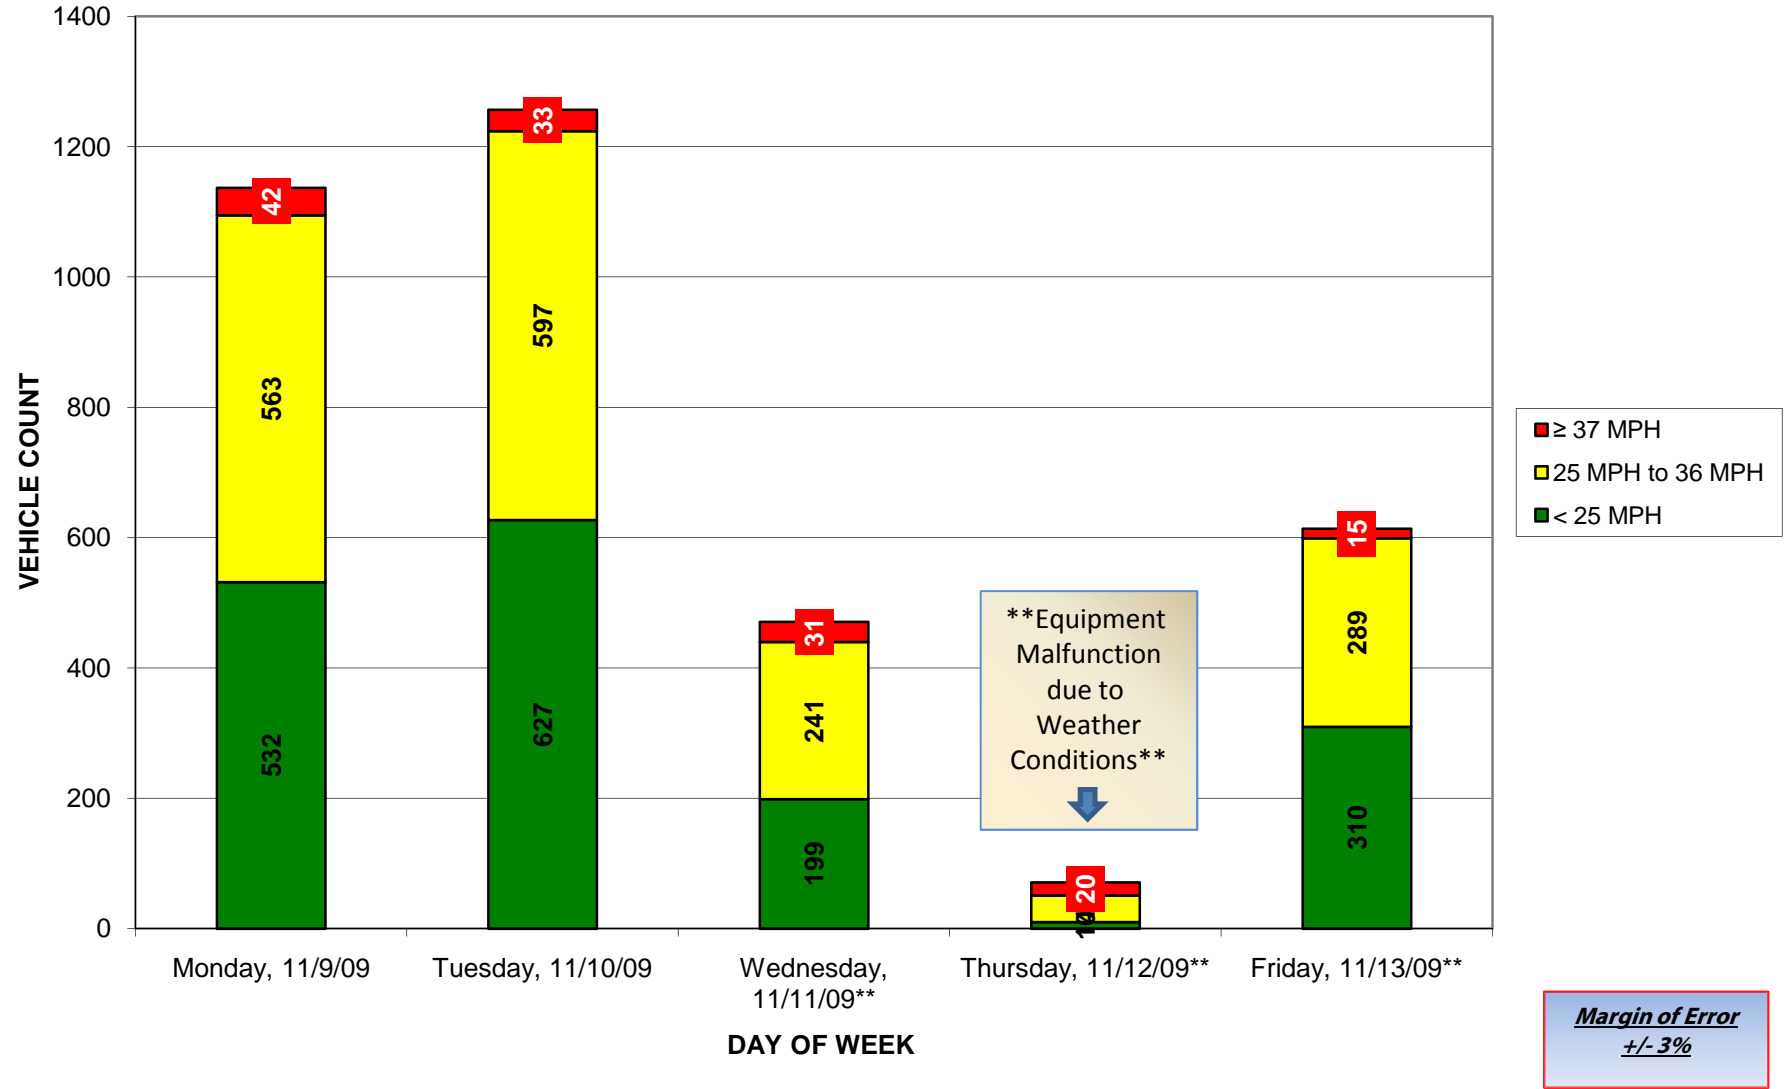

Study Locations

1

2

3

Margin of Error
+/- 3%

MD 32 SOUTHBOUND

MD 32 SOUTHBOUND

MD 32 NORTHBOUND

MD 32 NORTHBOUND

Springfield Avenue SB

Springfield Avenue SB

Margin of Error
+/- 3%

Springfield Avenue NB

Springfield Avenue NB

Margin of Error
+/- 3%

Obrecht Road EB