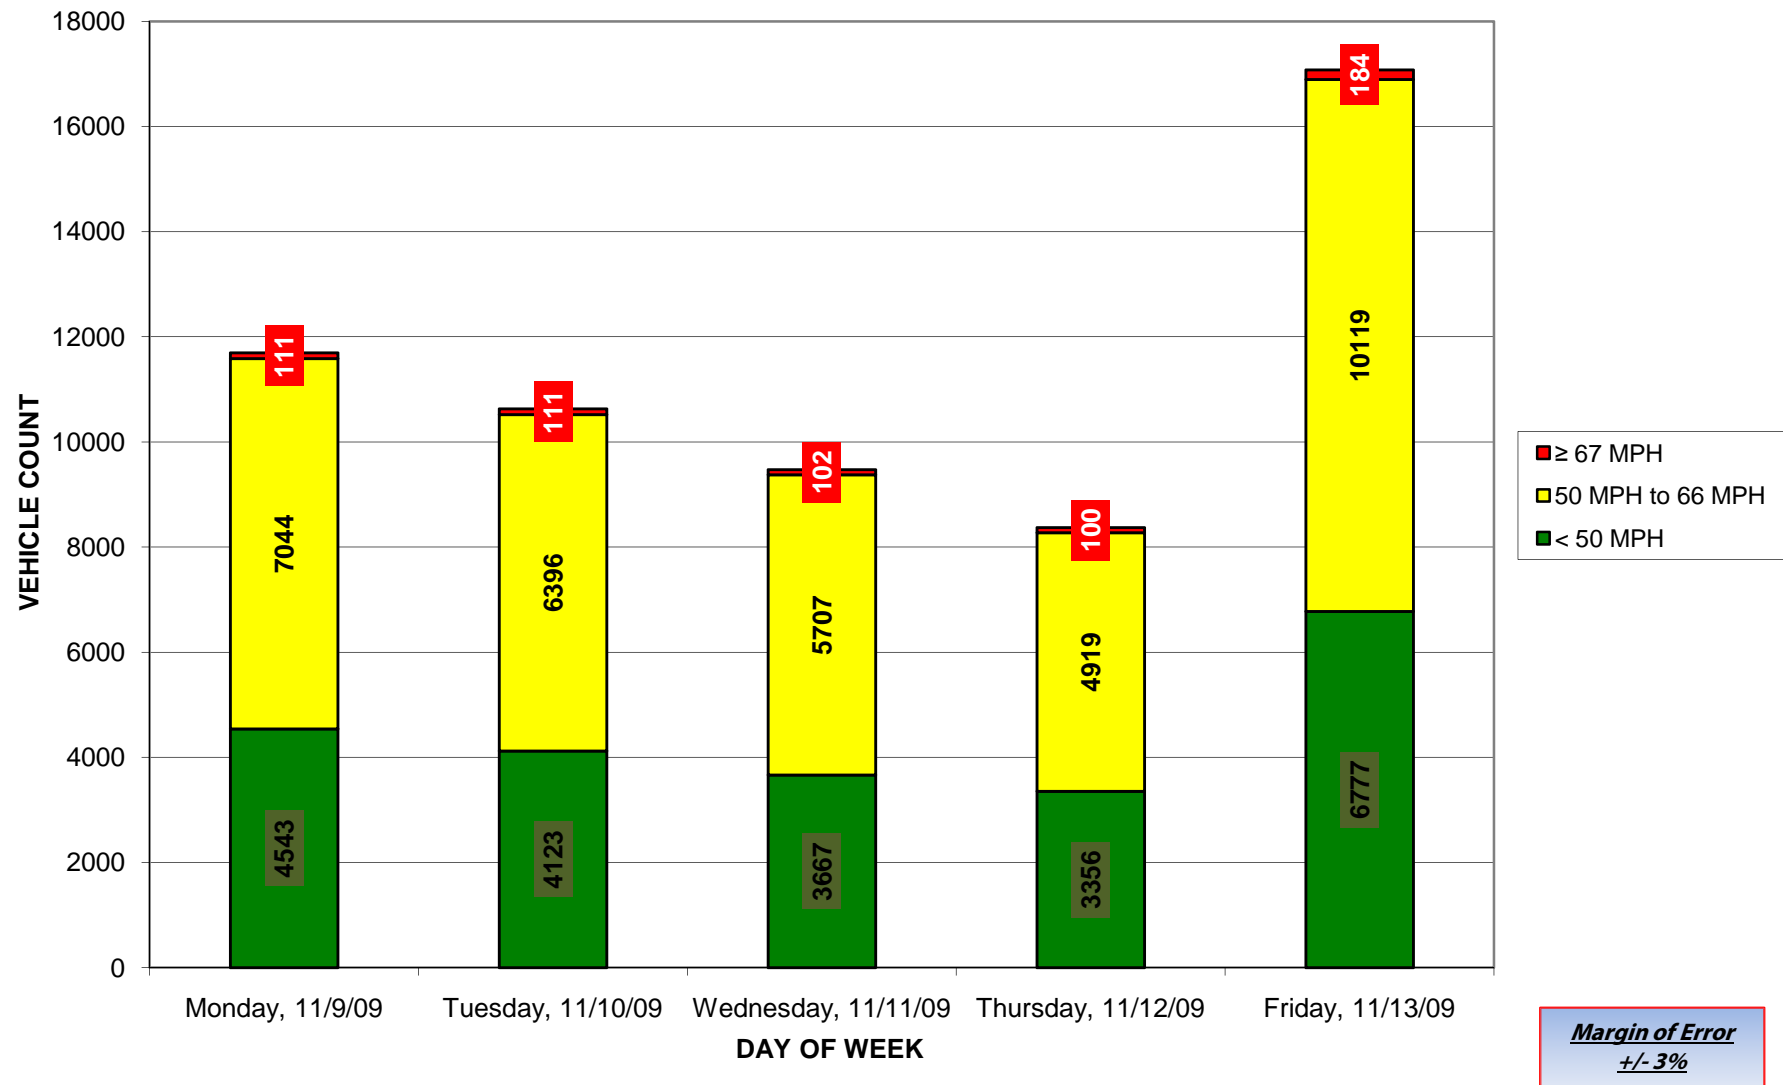

Study Locations

1

2

3

Margin of Error
+/- 3%

MD 32 SOUTHBOUND

MD 32 SOUTHBOUND

MD 32 NORTHBOUND

MD 32 NORTHBOUND

Springfield Avenue SB

Springfield Avenue SB

Margin of Error
+/- 3%

Springfield Avenue NB

Springfield Avenue NB

Margin of Error
+/- 3%

Obrecht Road EB

Margin of Error
+/- 3%

Obrecht Road EB

Obrecht Road WB

Margin of Error
+/- 3%

Obrecht Road WB

Margin of Error
+/- 3%