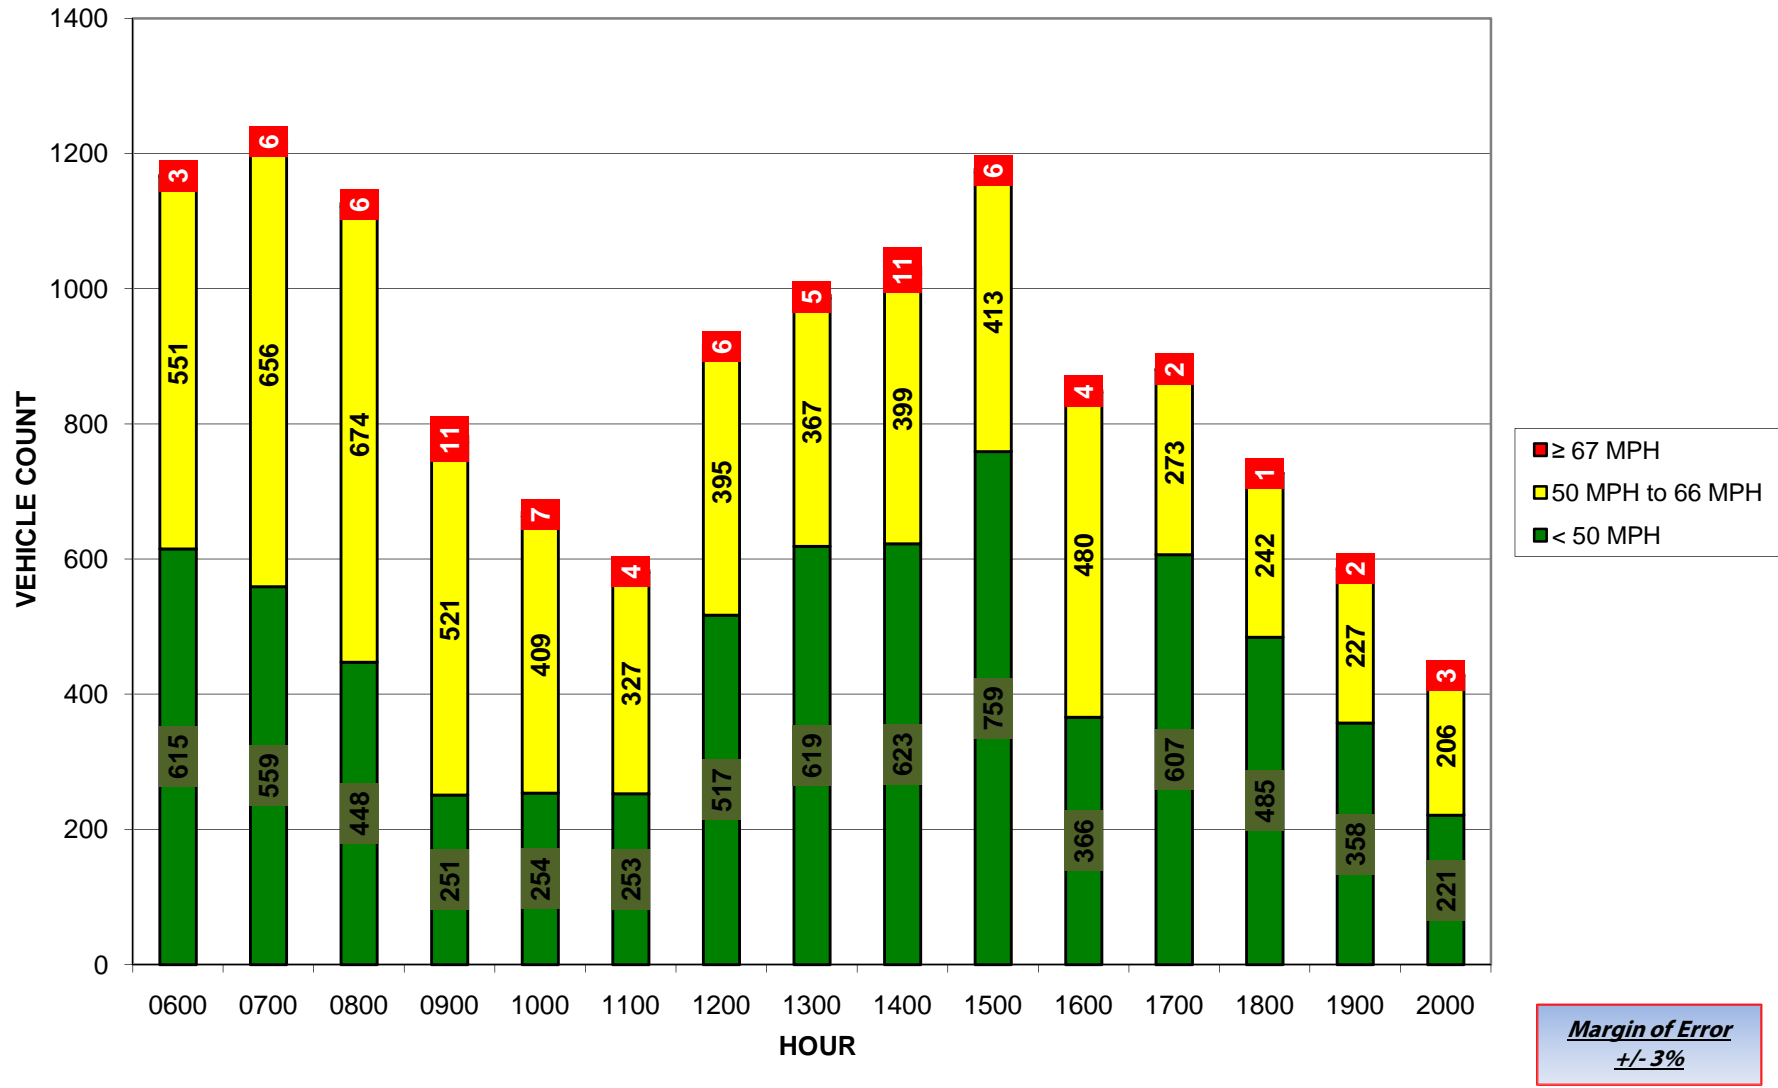

Study Locations

1

2

3

Margin of Error
+/- 3%

MD 32 SOUTHBOUND

MD 32 SOUTHBOUND

MD 32 NORTHBOUND

MD 32 NORTHBOUND

Springfield Avenue SB

Springfield Avenue SB

Margin of Error
+/- 3%

Springfield Avenue NB

Springfield Avenue NB

Margin of Error
+/- 3%

Obrecht Road EB

Margin of Error
+/- 3%

Obrecht Road EB

Obrecht Road WB

Margin of Error
+/- 3%

Obrecht Road WB

Margin of Error
+/- 3%