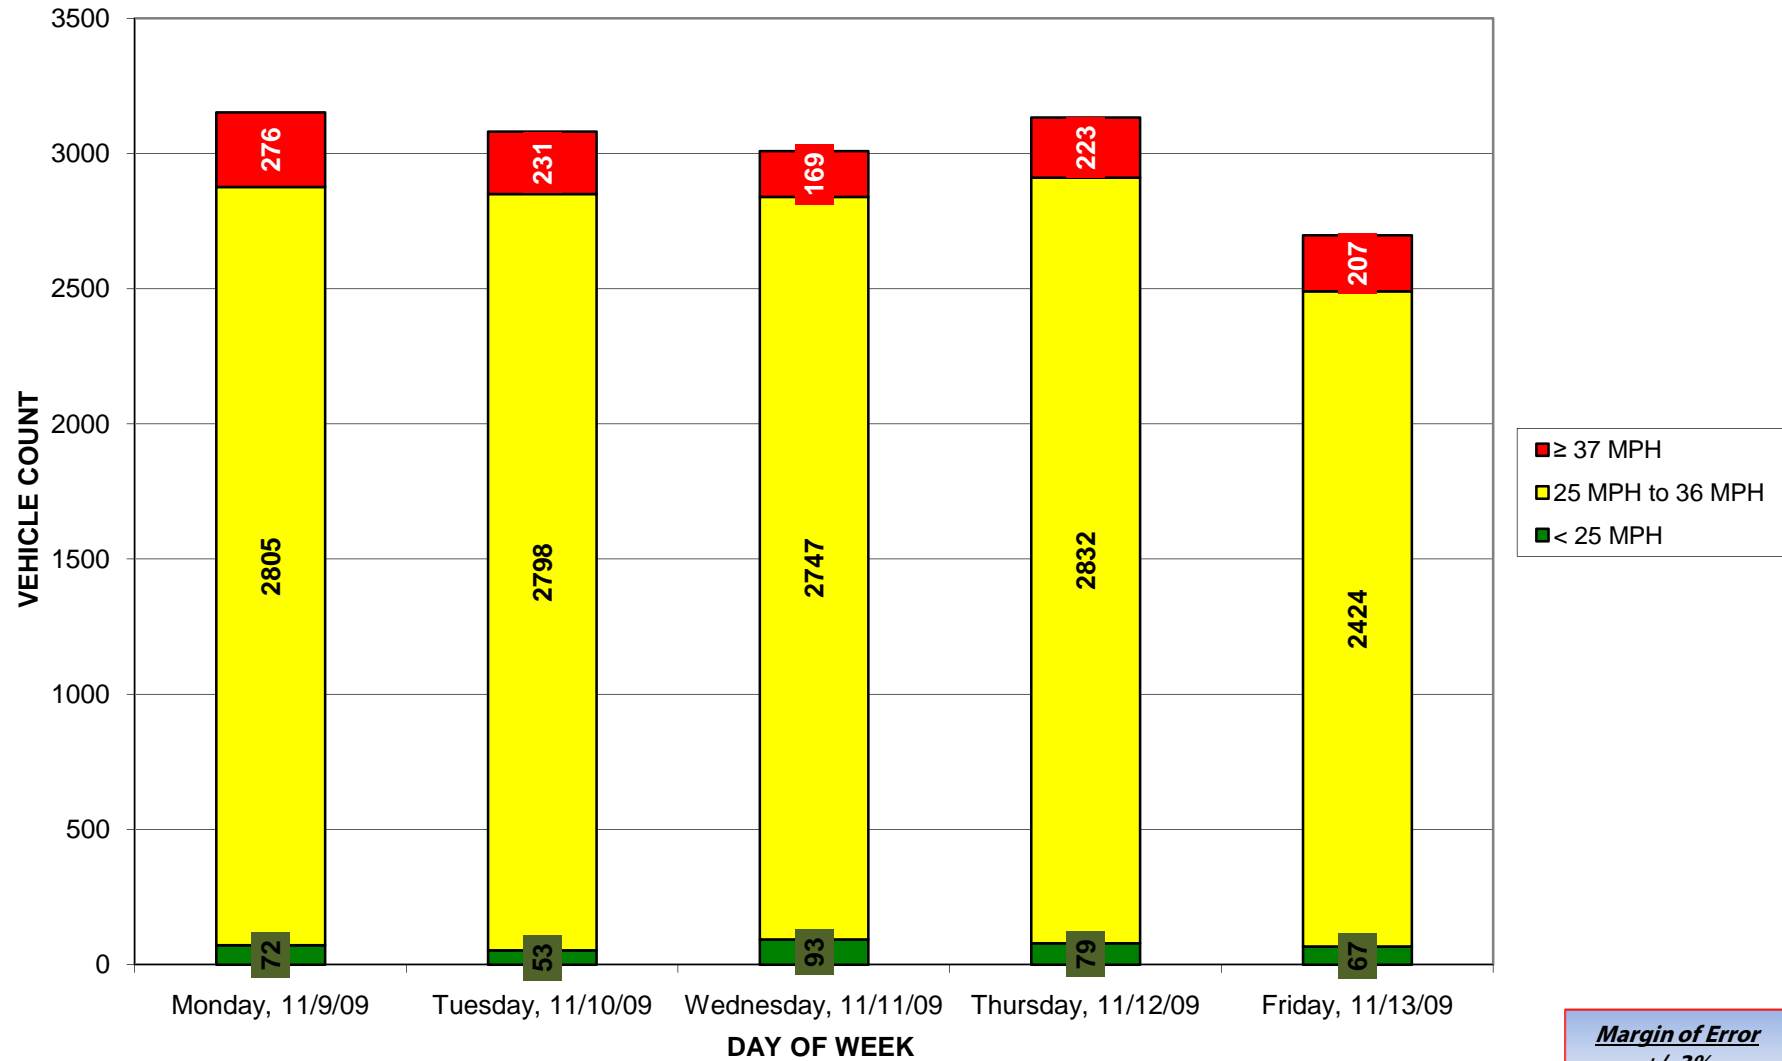

Study Locations

1

2

3

Margin of Error
+/- 3%

MD 32 SOUTHBOUND

MD 32 SOUTHBOUND

MD 32 NORTHBOUND

MD 32 NORTHBOUND

Springfield Avenue SB

Springfield Avenue SB

Margin of Error
+/- 3%

Springfield Avenue NB

Springfield Avenue NB

Margin of Error
+/- 3%

Obrecht Road EB

Margin of Error
+/- 3%

Obrecht Road EB

Obrecht Road WB

Margin of Error
+/- 3%

Obrecht Road WB

Margin of Error
+/- 3%