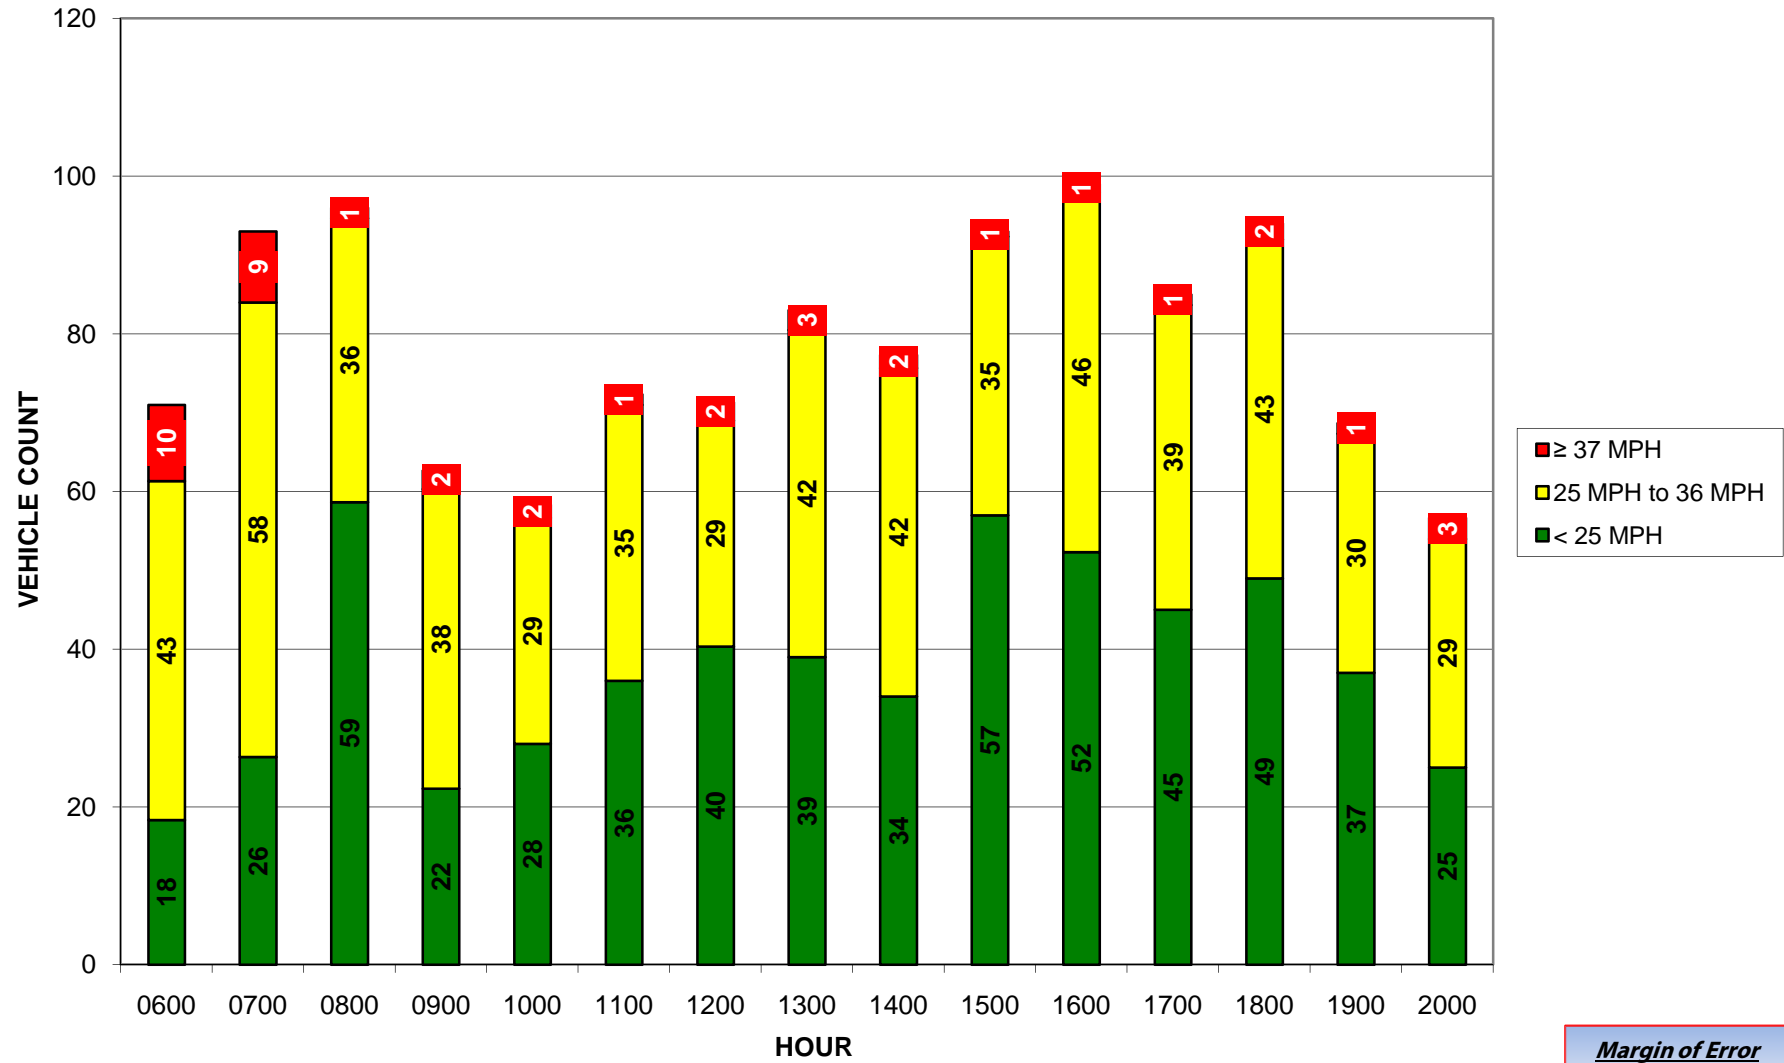

Study Locations

1

2

3

Margin of Error
+/- 3%

MD 32 SOUTHBOUND

MD 32 SOUTHBOUND

MD 32 NORTHBOUND

MD 32 NORTHBOUND

Springfield Avenue SB

Springfield Avenue SB

Margin of Error
+/- 3%

Springfield Avenue NB

Springfield Avenue NB

Margin of Error
+/- 3%

Obrecht Road EB

Margin of Error
+/- 3%

Obrecht Road EB

Obrecht Road WB

Margin of Error
+/- 3%

Obrecht Road WB

Margin of Error
+/- 3%