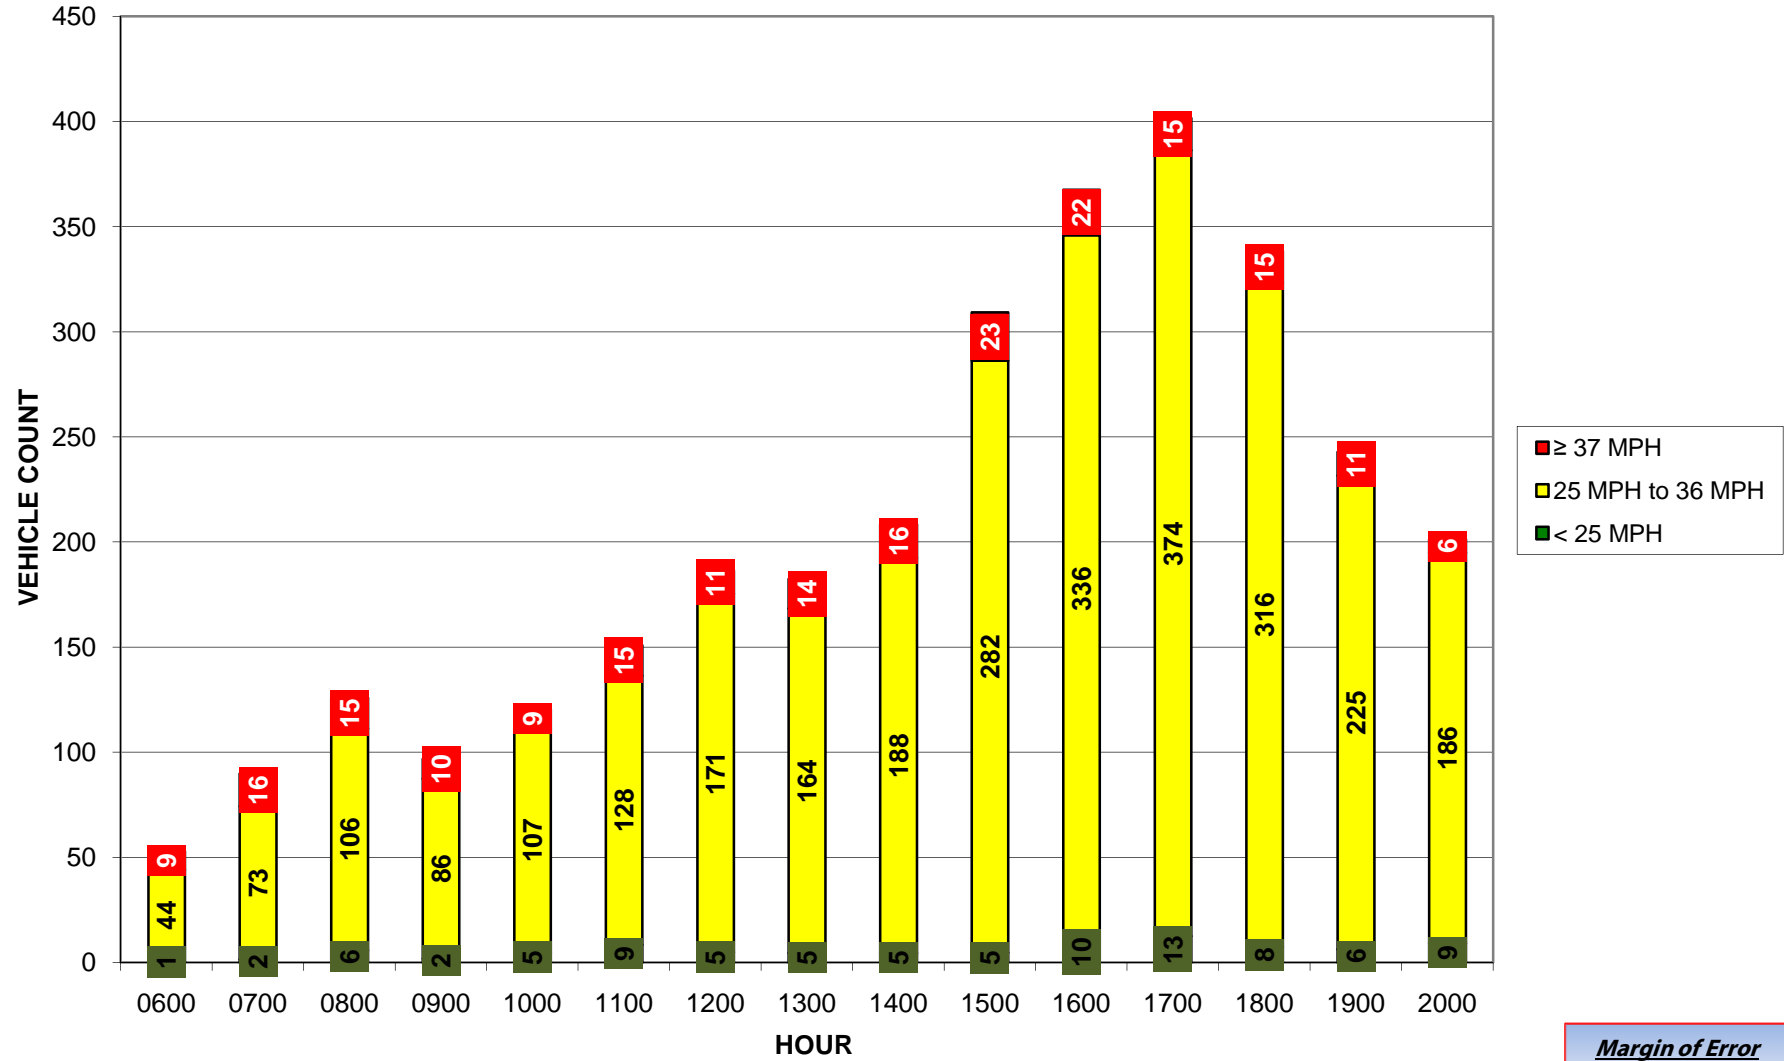

Study Locations

1

2

3

Margin of Error
+/- 3%

MD 32 SOUTHBOUND

MD 32 SOUTHBOUND

MD 32 NORTHBOUND

Margin of Error
+/- 3%

Obrecht Road EB

Obrecht Road WB

Margin of Error
+/- 3%

Obrecht Road WB

Margin of Error
+/- 3%