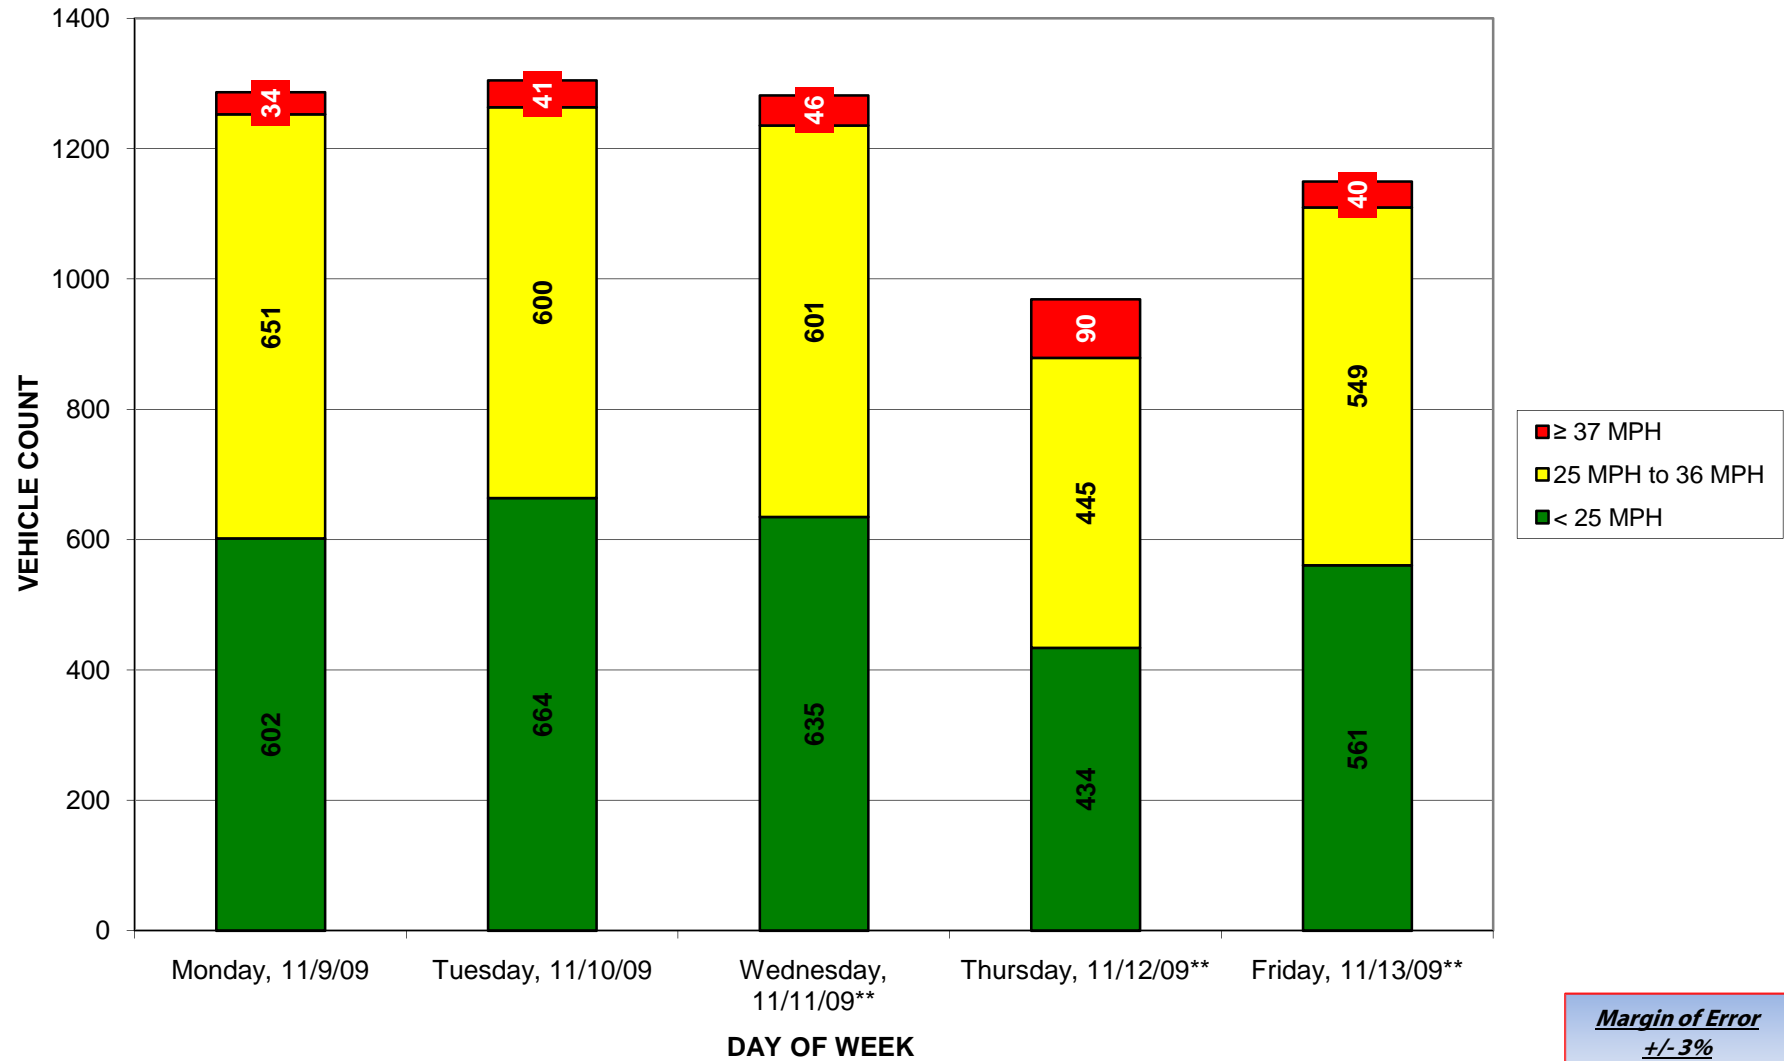

Study Locations

1

2

3

Margin of Error
+/- 3%

MD 32 SOUTHBOUND

MD 32 SOUTHBOUND

MD 32 NORTHBOUND

MD 32 NORTHBOUND

Springfield Avenue SB

Springfield Avenue SB

Margin of Error
+/- 3%

Springfield Avenue NB

Springfield Avenue NB

Margin of Error
+/- 3%

Obrecht Road EB

Margin of Error
+/- 3%

Obrecht Road EB

Obrecht Road WB

Margin of Error
+/- 3%

Obrecht Road WB

Margin of Error
+/- 3%