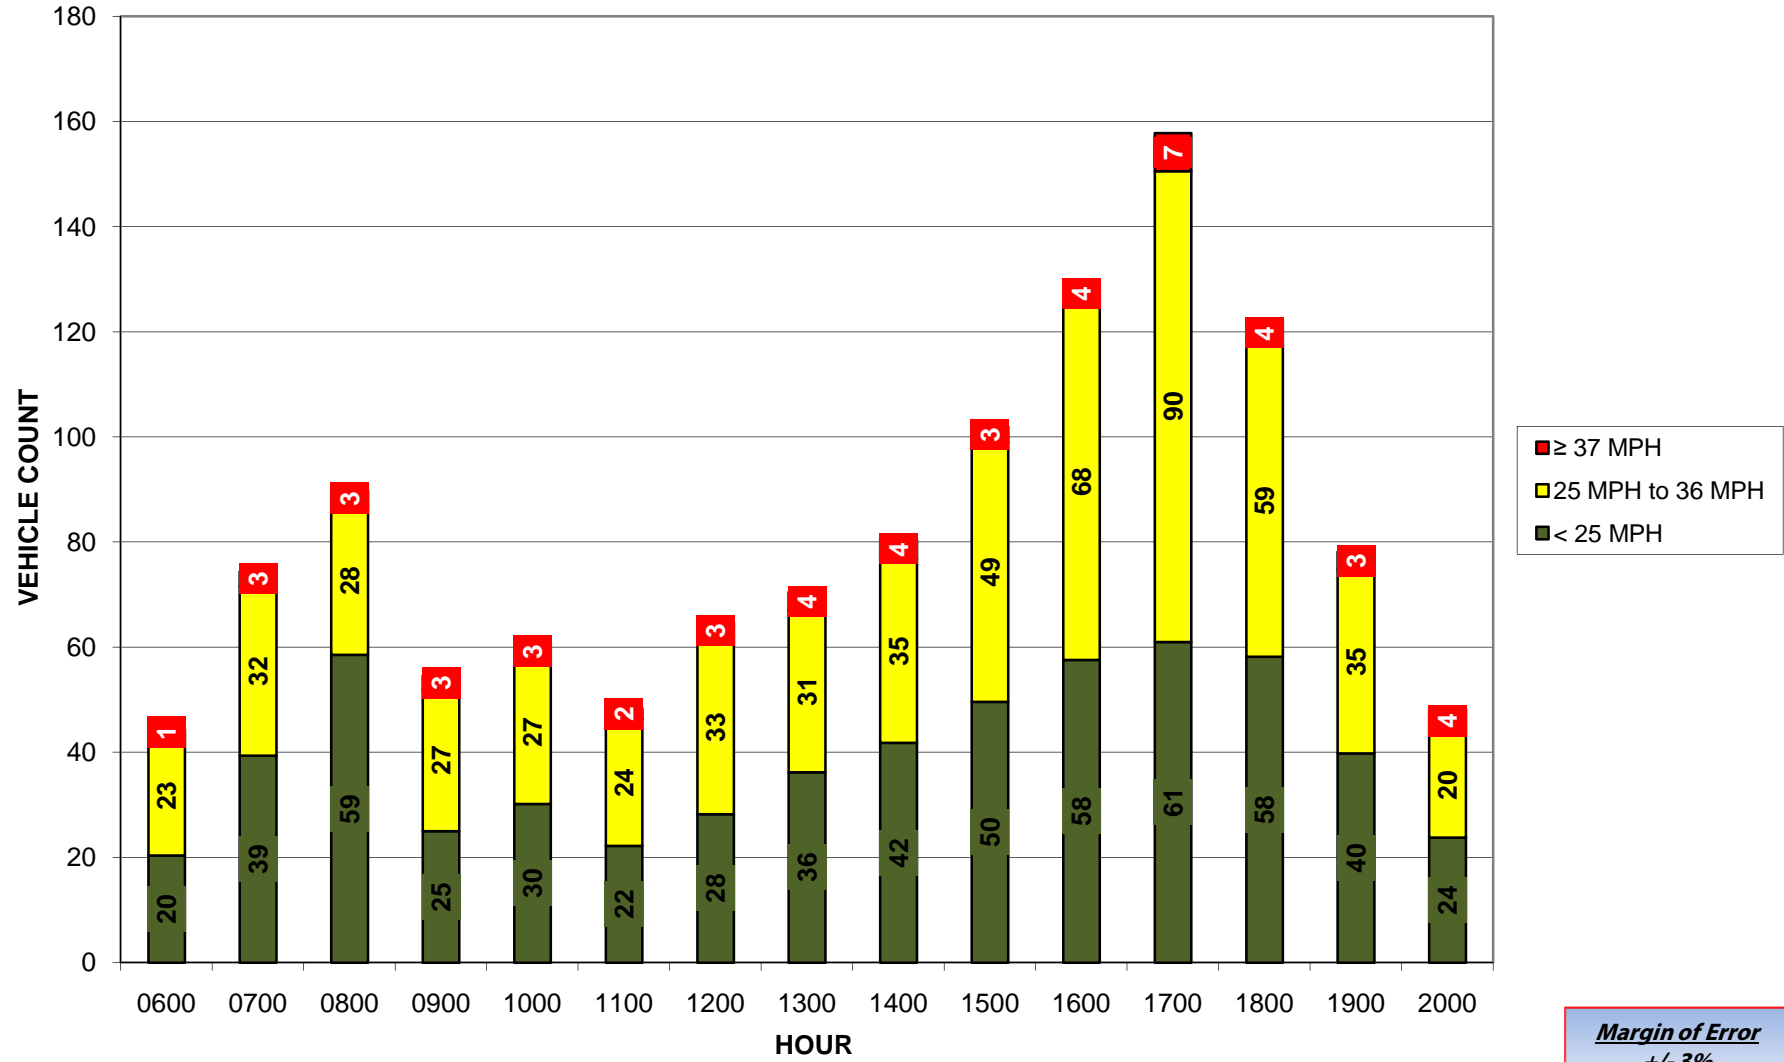

Study Locations

1

2

3

Margin of Error
+/- 3%

MD 32 SOUTHBOUND

MD 32 SOUTHBOUND

MD 32 NORTHBOUND

MD 32 NORTHBOUND

Springfield Avenue SB

Springfield Avenue SB

Margin of Error
+/- 3%

Springfield Avenue NB

Springfield Avenue NB

Margin of Error
+/- 3%

Obrecht Road EB

Margin of Error
+/- 3%

Obrecht Road EB

Obrecht Road WB

Margin of Error
+/- 3%

Obrecht Road WB

Margin of Error
+/- 3%