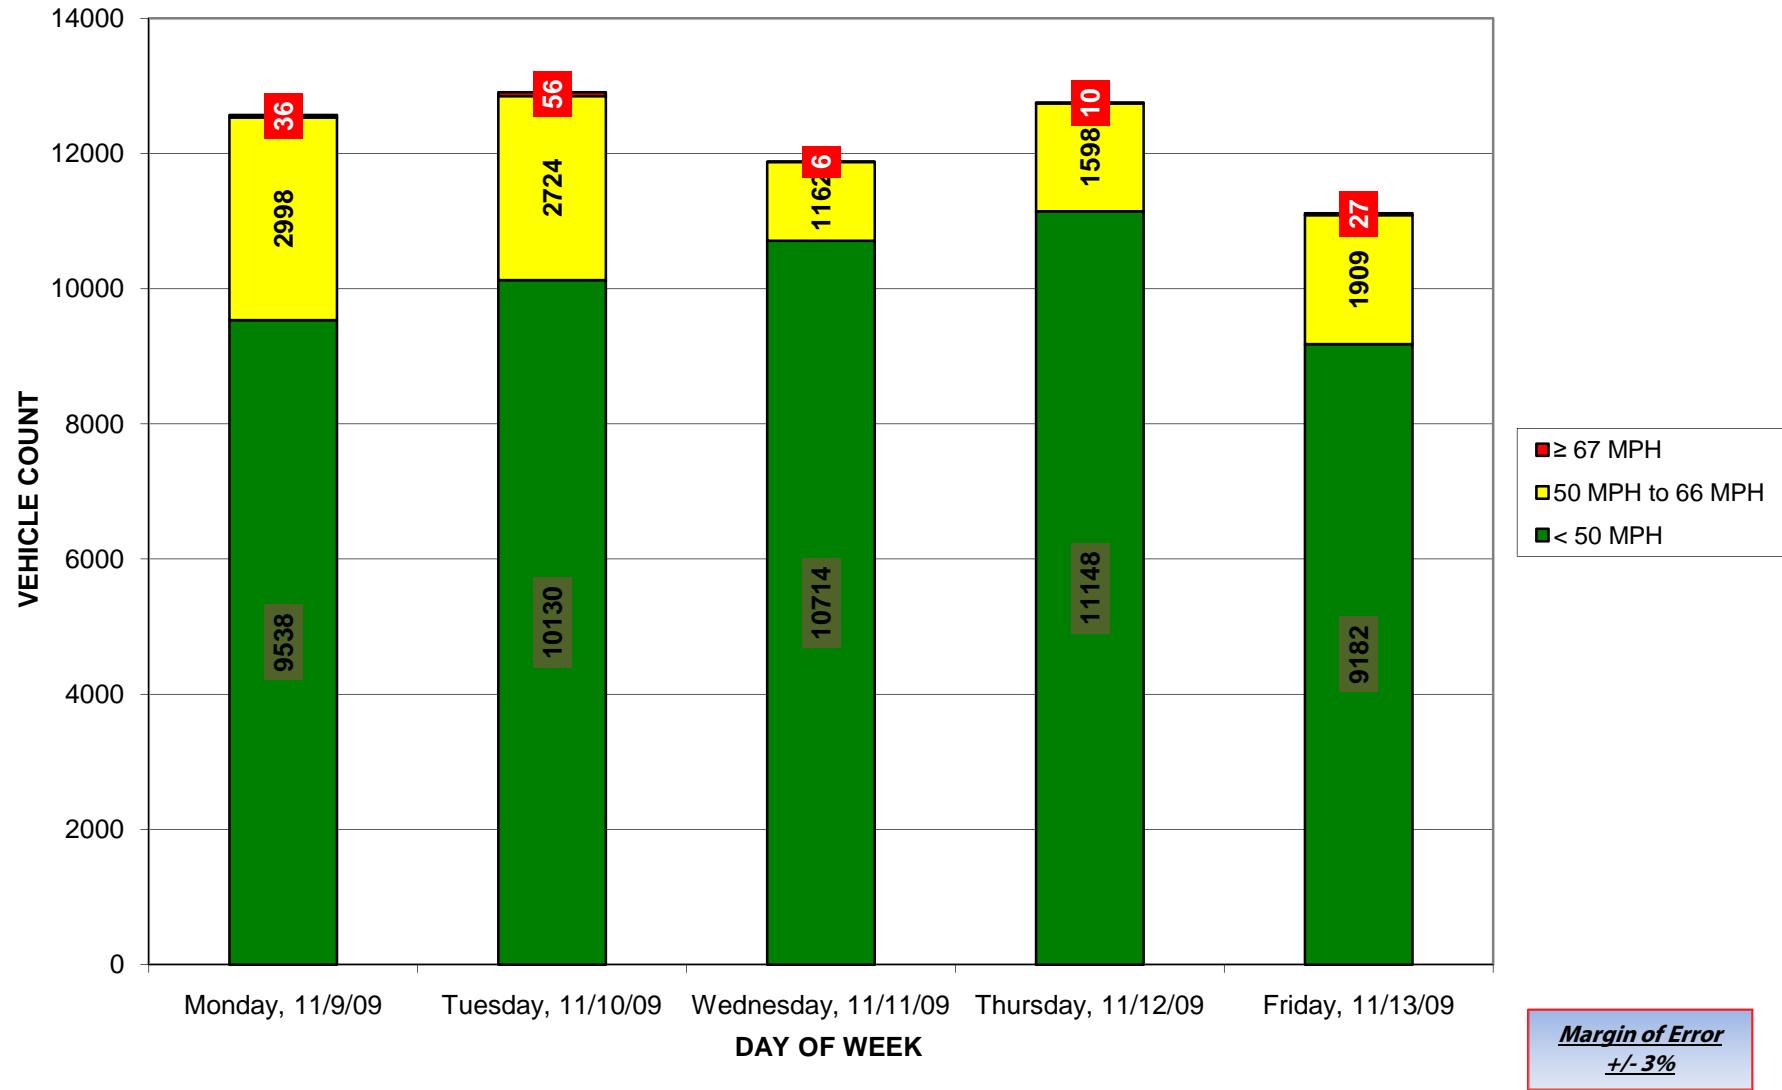

Study Locations

1

2

3

Margin of Error
+/- 3%

MD 32 SOUTHBOUND

MD 32 SOUTHBOUND

MD 32 NORTHBOUND

MD 32 NORTHBOUND

Springfield Avenue SB

Springfield Avenue SB

Margin of Error
+/- 3%

Springfield Avenue NB

Springfield Avenue NB

Margin of Error
+/- 3%

Obrecht Road EB

Margin of Error
+/- 3%

Obrecht Road EB

Obrecht Road WB

Margin of Error
+/- 3%

Obrecht Road WB

Margin of Error
+/- 3%