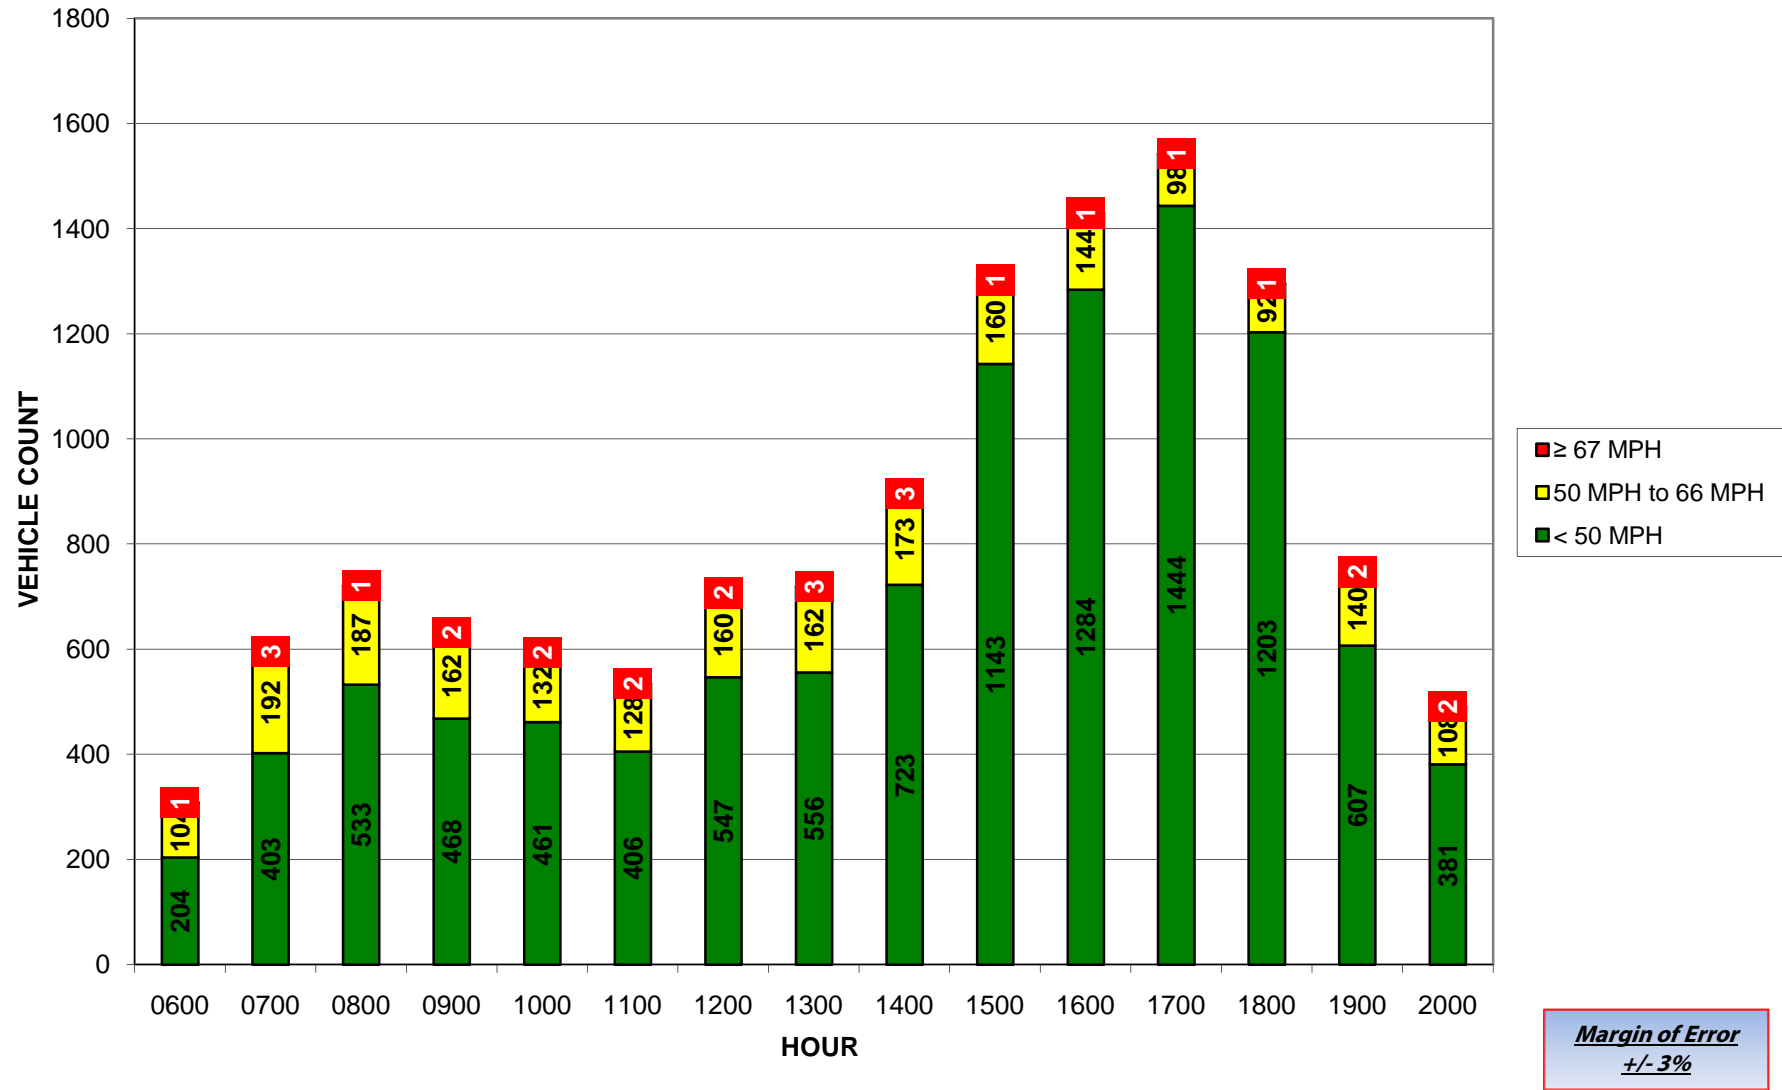

Study Locations

1

2

3

Margin of Error
+/- 3%

MD 32 SOUTHBOUND

MD 32 SOUTHBOUND

MD 32 NORTHBOUND

MD 32 NORTHBOUND

Springfield Avenue SB

Springfield Avenue SB

Margin of Error
+/- 3%

Springfield Avenue NB

Springfield Avenue NB

Margin of Error
+/- 3%

Obrecht Road EB

Margin of Error
+/- 3%

Obrecht Road EB

Obrecht Road WB

Margin of Error
+/- 3%

Obrecht Road WB

Margin of Error
+/- 3%