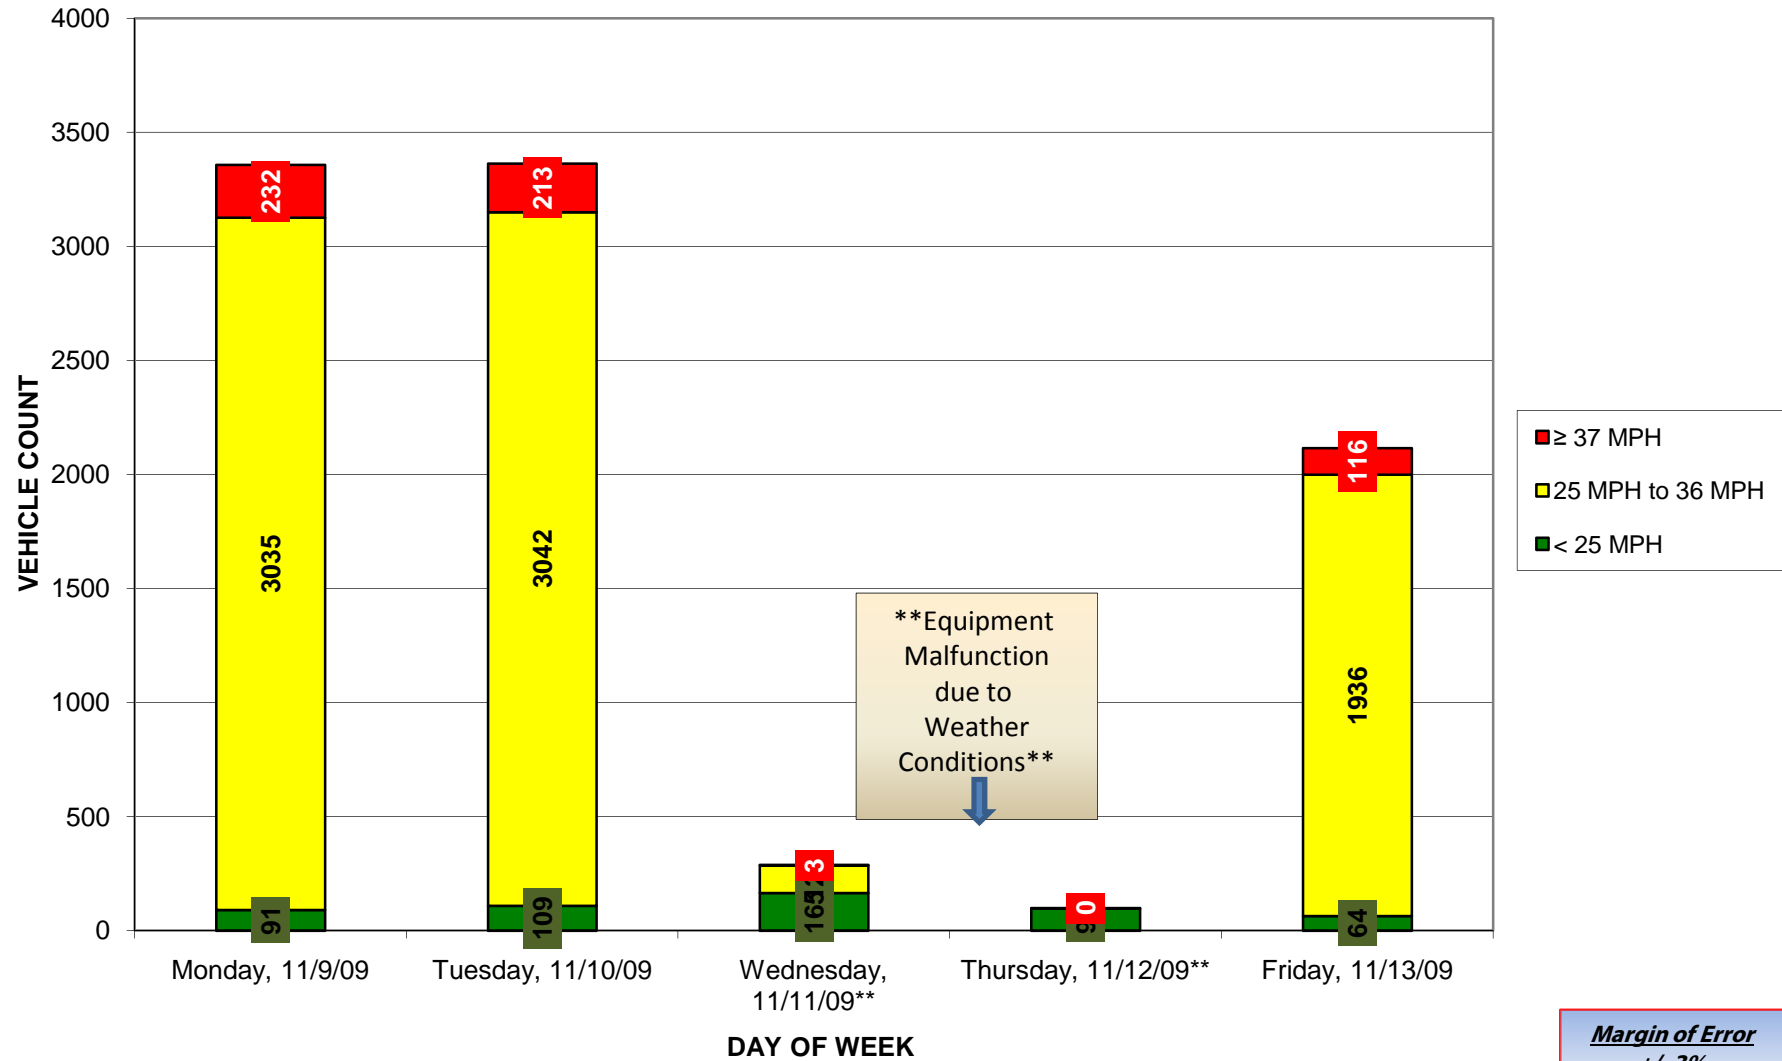

Margin of Error
+/- 3%

Obrecht Road EB

Obrecht Road WB

Margin of Error
+/- 3%

Obrecht Road WB

Margin of Error
+/- 3%